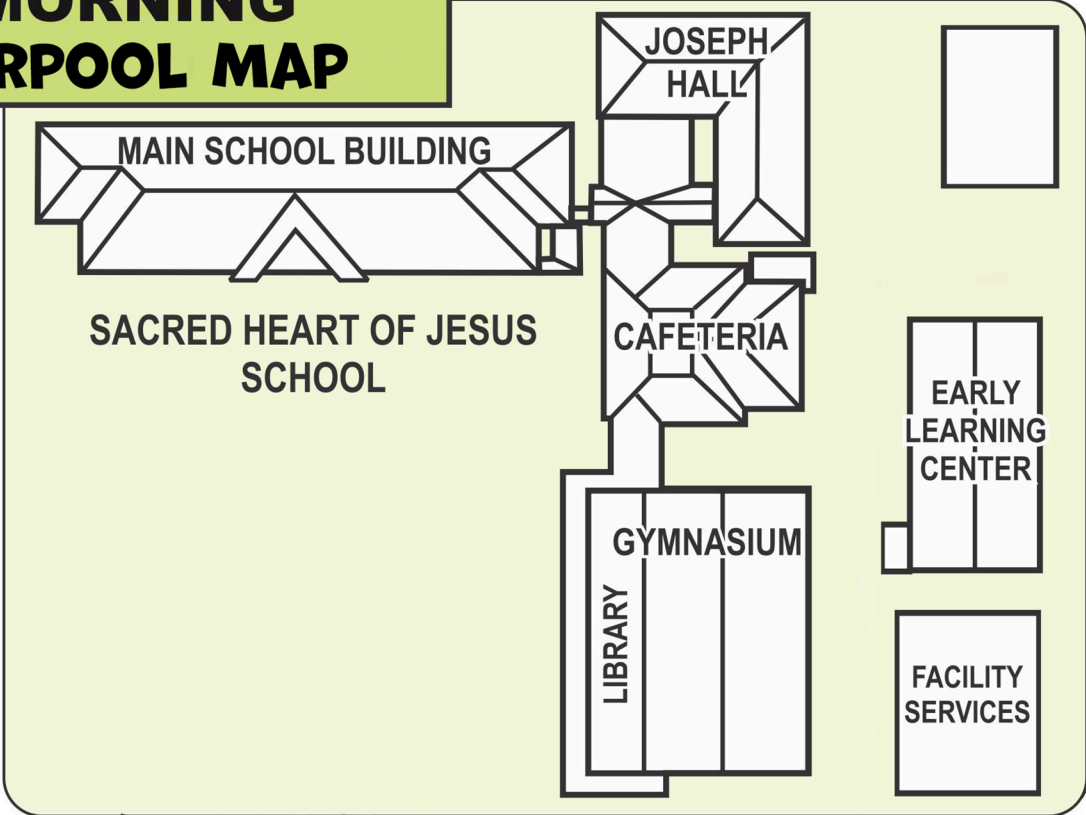

# Sacred Heart School MORNING CARPOOL MAP

NORTH STREET

N. 22<sup>ND</sup> STREET

N. 23<sup>ND</sup> STREET

MAIN STREET

N. 22<sup>ND</sup> STREET

N. 23<sup>ND</sup> STREET